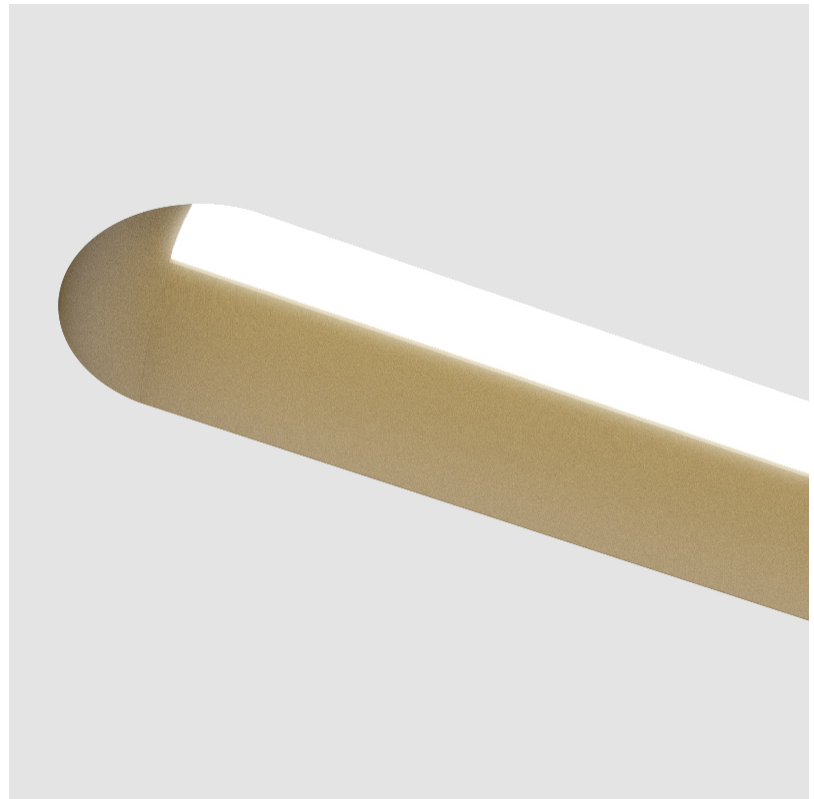

PHYSICAL

Shape: Oblong
Length (mm): 1230
Length (in): 48 7/16
Width (mm): 75
Width (in): 2 15/16
Height (mm): 135
Height (in): 5 5/16
Ceiling Thickness (mm): 10 / 12.5 / 15
Ceiling Thickness (in): 3/8 or 1/2 or 9/16
Min. Recessing Depth (mm): 170
Min. Recessing Depth (in): 6 11/16
Light Distribution: Direct
Weight (kg): 5.033
Weight (lbs): 11.07
Installation Requirement: Ceiling Thickness: 10mm / 12mm / 15mm
Diffuser: PMMA - Opal
Fixture Finish: SSR / BKV / CWI / CRY / HAB / UFT / ITA / RUA / FTG / MYG / LOD / PUS / FRO / FUP / KIA / POP / BLS / SPG / MEY / GOH / GUM / CHC / COM / ABZ / JAG / OBR / MOS / ROR
Fixture Material: Aluminum
Cut-out Measurements: 1248mm / 49 1/8" x 92mm / 3 5/8"
Upon Request: Unique Sizes Unique Ceiling Thickness

ELECTRICAL

Lamp Type: LED (Zhaga Standard)
Input Wattage (W): 20.2
Total Output Wattage (W): 16 / 12.8 (3500K)
Dimming: 0-10V Dimming / Phase Dimming (120Vac Only)
Driver Included: Yes
Driver Location: Integrated
Driver Type: Constant Current - 120 / 277Vac
Driver Class: Class 2
Input Voltage (V): 120 - 277
Constant Current (MA): 350 / 400 (3500K)

LED

Color Temperature (°K): 3000 / 3500 / 4000
Max. Delivered Lumen (lm): 1370 / 1421 / 1450
CRI: >90 CRI
Lamp Life (hrs): 50000
Upon Request: Special Color Temperature RGB-W Tunable White CRI (no minimum qty) price increase + longer lead time

OPTICAL

RATINGS AND CERTIFICATIONS

Certified By: Certified for North American Standards
IP rating: IP20